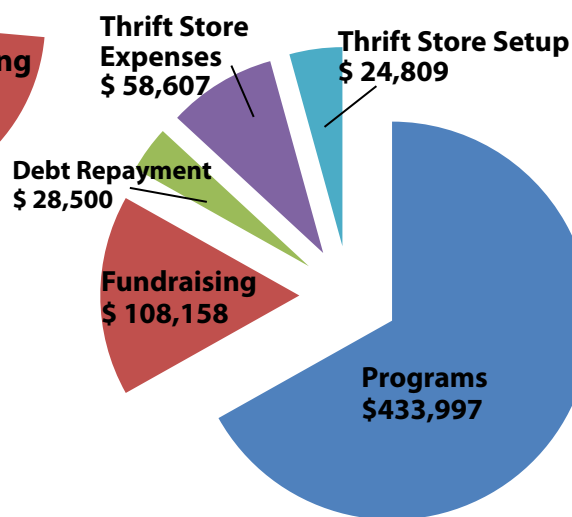

Community support makes our work possible.

REVENUE *

Programs	\$204,237
Fundraising	\$205,495
Thrift Store	\$121,146
City of Auburn	\$242,628
TOTAL	\$773,506

REVENUE

TOTAL \$773,506

EXPENDITURES TOTAL \$664,071

EXPENDITURE *

Programs	\$443,997
Fundraising	\$108,158
Thrift Store setup	\$ 24,809
Thrift Store expenses	\$ 58,607
Debt Repayment	\$ 28,500
TOTAL:	\$664,071

* Unaudited 2014 financial figures

**AVHS does not receive federal or state funds. We do receive municipal funding through pet licensing for animal control related services. AVHS is not affiliated with any national humane or animal welfare organization. AVHS is supported by private donors, corporations, foundations, and program revenues.