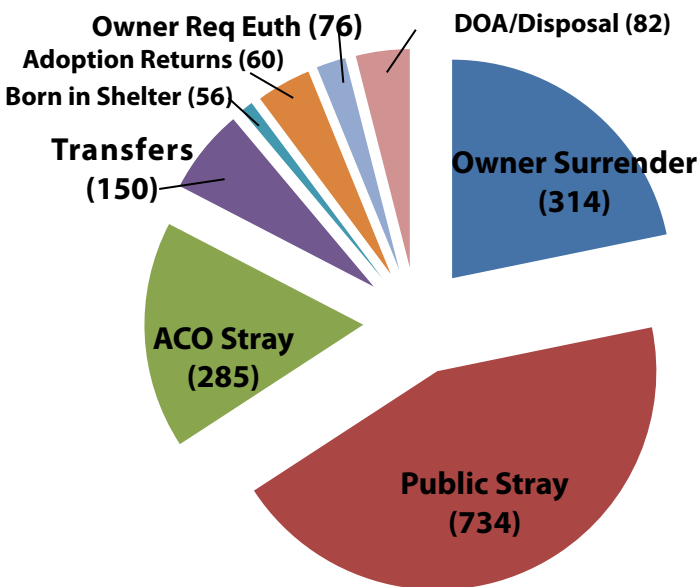

Phil Morgan
Executive Director

BY THE NUMBERS

INTAKES

Intakes include animals that came into AVHS as owner/surrenders, public strays, animal control strays, transferred from other animal welfare organization, born in care, owner requested euthanasia, DOA/disposal and adoption returns.

TOTAL INTAKES: 1757

Dog/Puppy Intakes: 743

Cat/Kitten Intakes: 915

Other Intakes: 83**

TOTAL OUTCOMES: 1735

Dog/Puppy Outcomes: 653

Cat/Kitten Outcomes: 919

Other Animal Outcomes: 84**