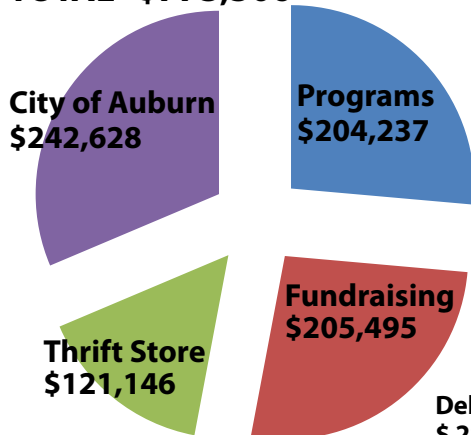

Community support makes our work possible.

REVENUE *

Programs	\$204,237
Fundraising	\$205,495
Thrift Store	\$121,146
City of Auburn	\$242,628
TOTAL	\$773,506

REVENUE

TOTAL \$773,506

EXPENDITURES TOTAL \$664,071